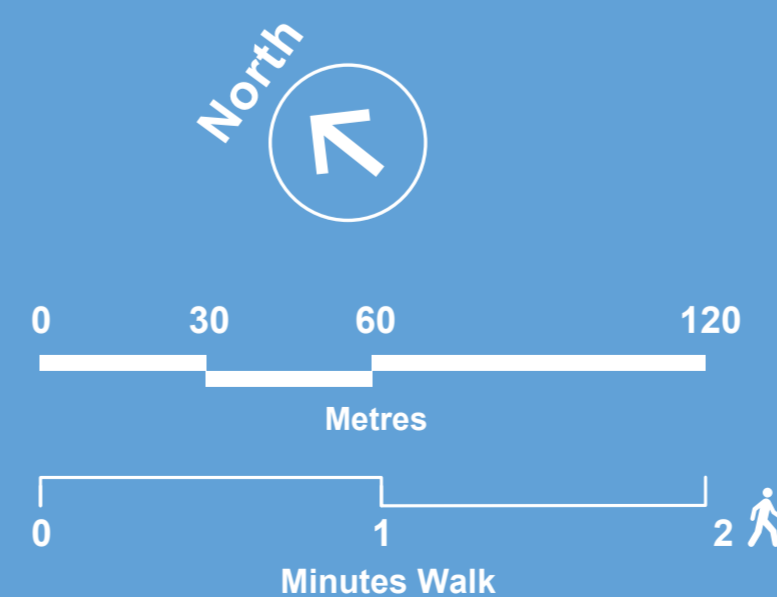

LEGEND

- | | | |
|------------------|-------------------|---------------------|
| Bus Stop | Wireless Zone | Parking |
| City Cat / Ferry | Food | Drop Off Area |
| Taxi | Child Care Centre | Emergency Phone |
| Bicycle Parking | Pool | AED – Defibrillator |
| Shops | Gymnasium | Elevated Walkway |
| Bookshop | Stairs | |

GOODWILL BRIDGE